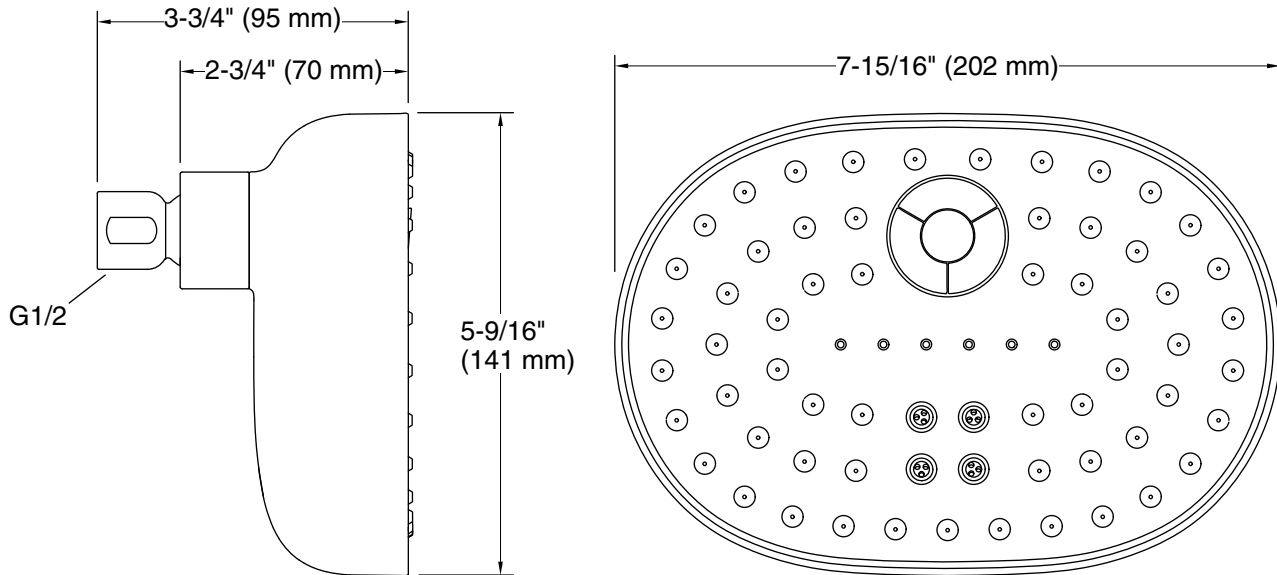

Installation

- 1/2 -14 NPT connection
- Wall-mount
- Shower arm and flange sold separately

Codes/Standards

ASME A112.18.1/CSA B125.1
DOE - Energy Policy Act 1992

KOHLER® Faucet Lifetime Limited Warranty

See website for detailed warranty information.

Technical Information

All product dimensions are nominal.

Showerhead/Body Spray:

Rated maximum flow: 2.5 gal/min (9.5 l/min)

flow:

Pressure: 80 psi (5.5 bar)